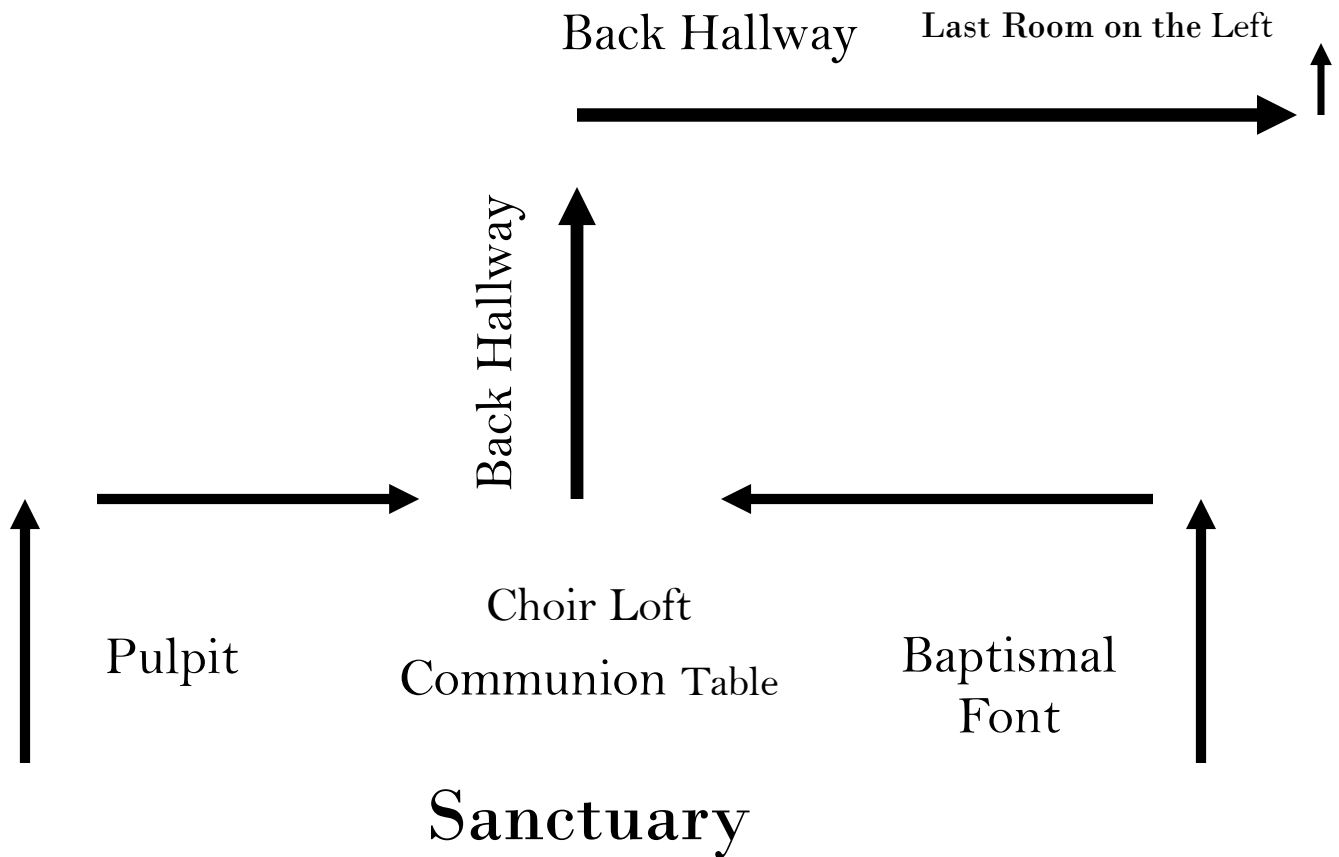

Door to the Breezeway and to
the Family Life Center

Directions to the Nursery from the Rear of the Sanctuary

South Aiken Presbyterian Church

1711 Whiskey Road

Aiken, SC 29803

804-648-9574

www.southaiken.org