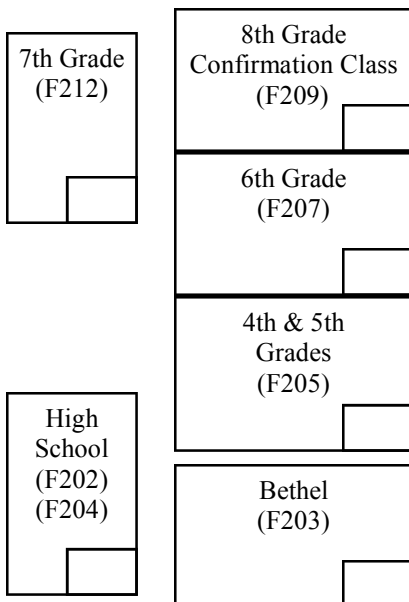

# Map of Sunday School Classrooms at South Aiken Presbyterian Church for Sunday School Attendance

## Second Floor of the Family Life Center

## First Floor of the Family Life Center

STAIRS